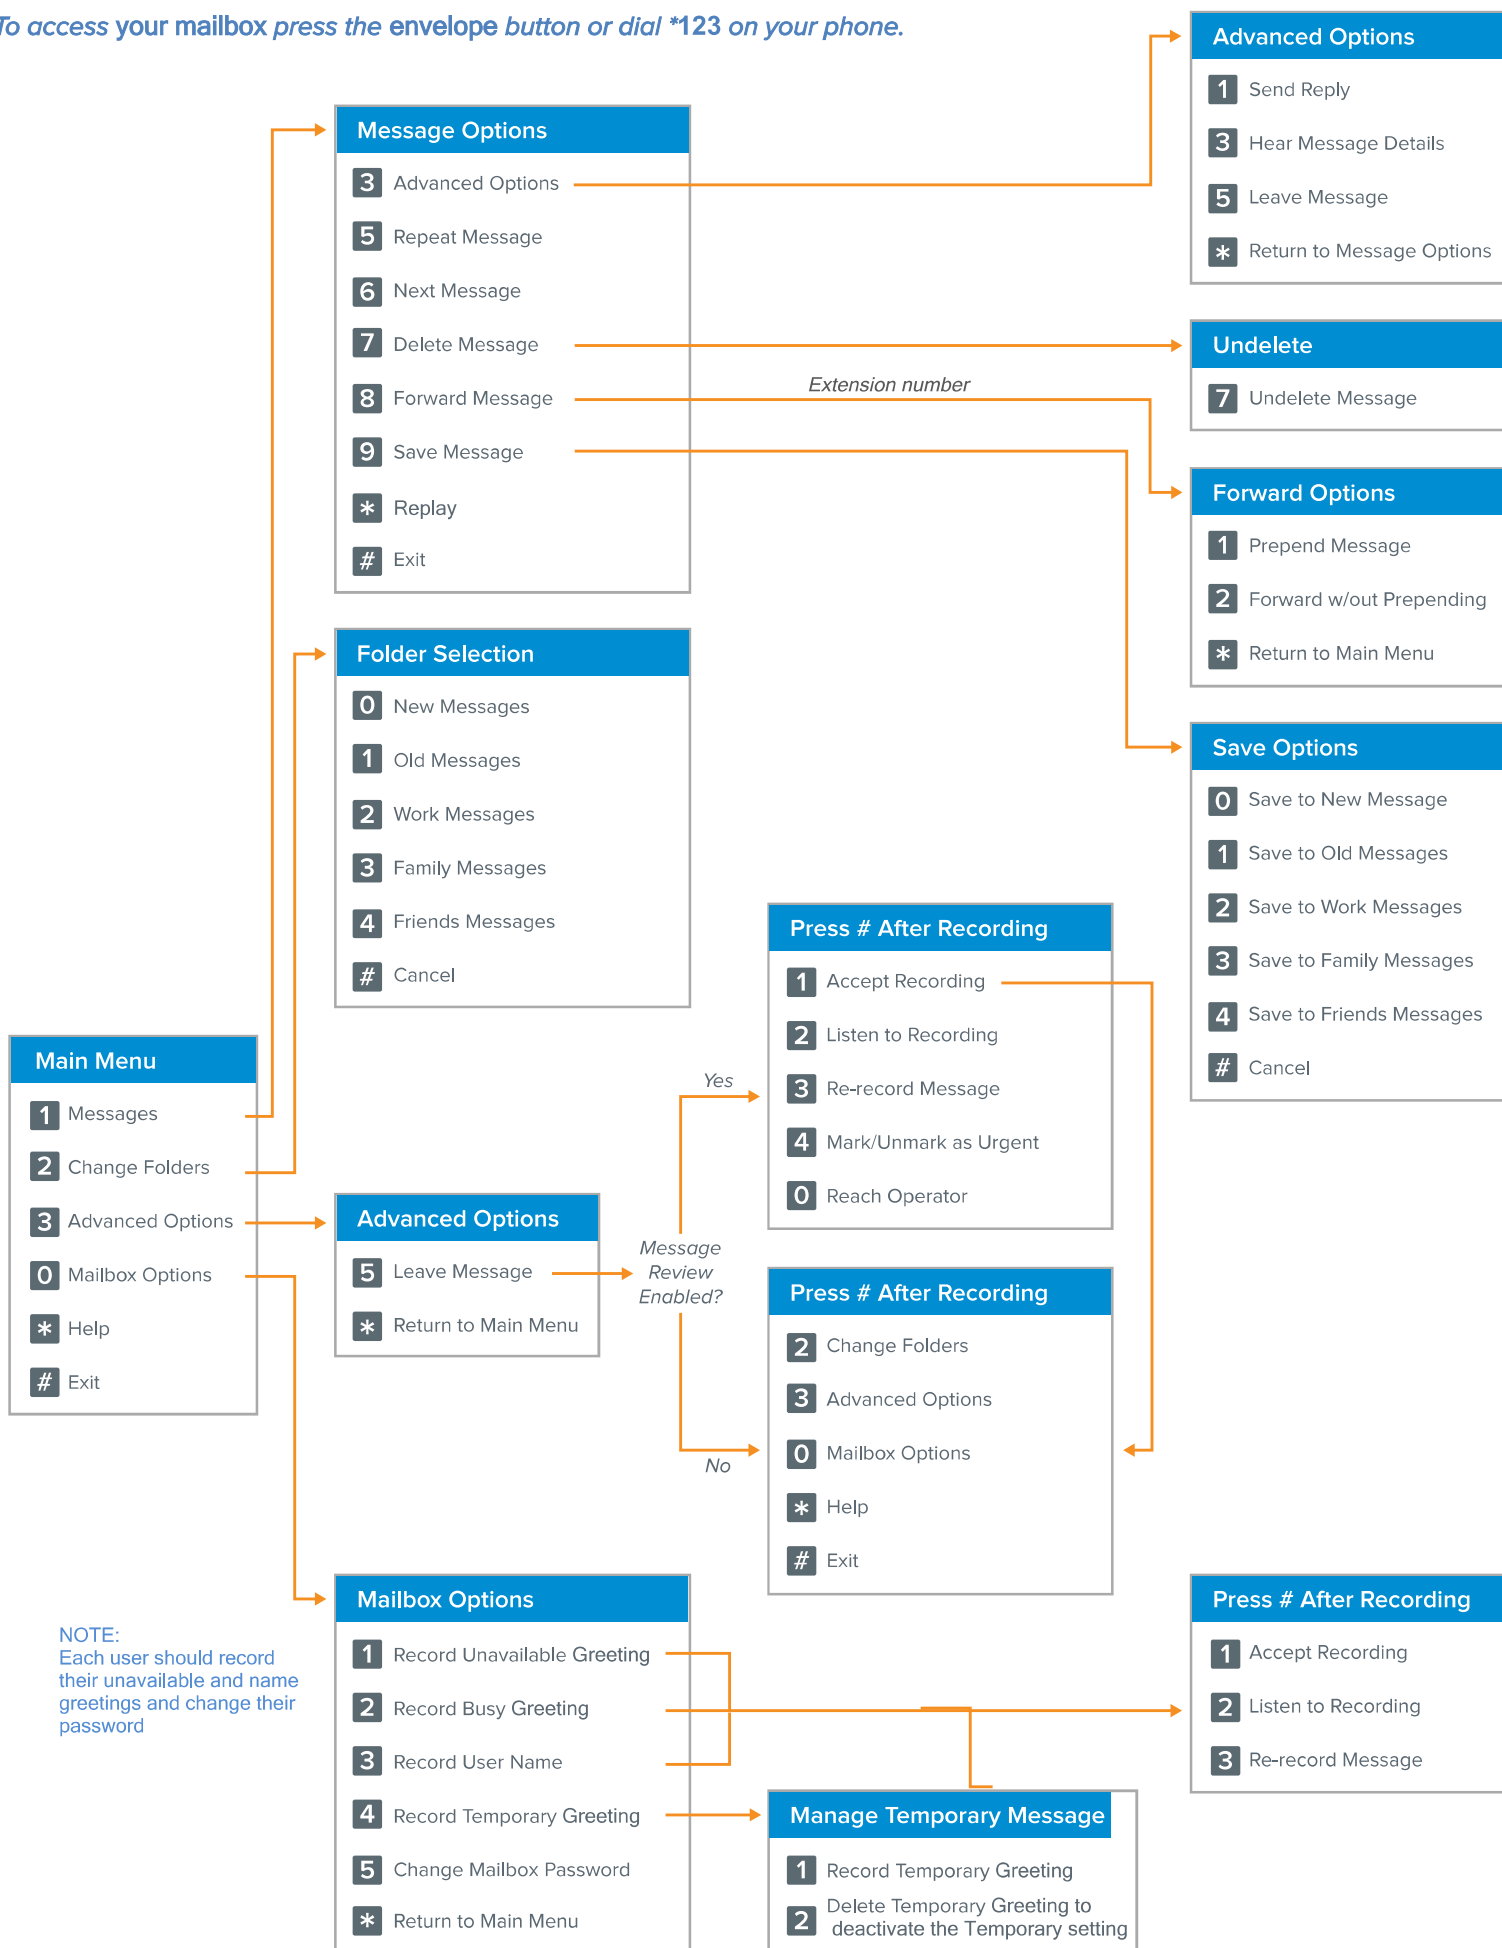

To access your mailbox press the envelope button or dial *123 on your phone.

NOTE:
Each user should record their unavailable and name greetings and change their password